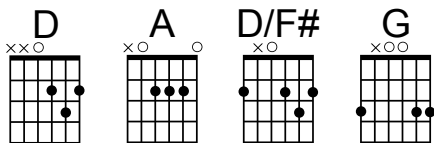

I LIKE GOD

Randy Butler

D
I like God (I like God)

A
I like God (I like God)

D D/F#
I like God (I like God)

G
Oh yes I do (Oh yes I do)

D
I like God (I like God)

A
I like God (I like God)

D
Oh yes it's true (Oh yes it's true)

D
Boop boop she do (boop boop she do)

I like God
God likes me
God likes you
Oh yes it's true
God likes me
God likes you
Oh yes it's true
Boop boop she do

CCLI#3375002